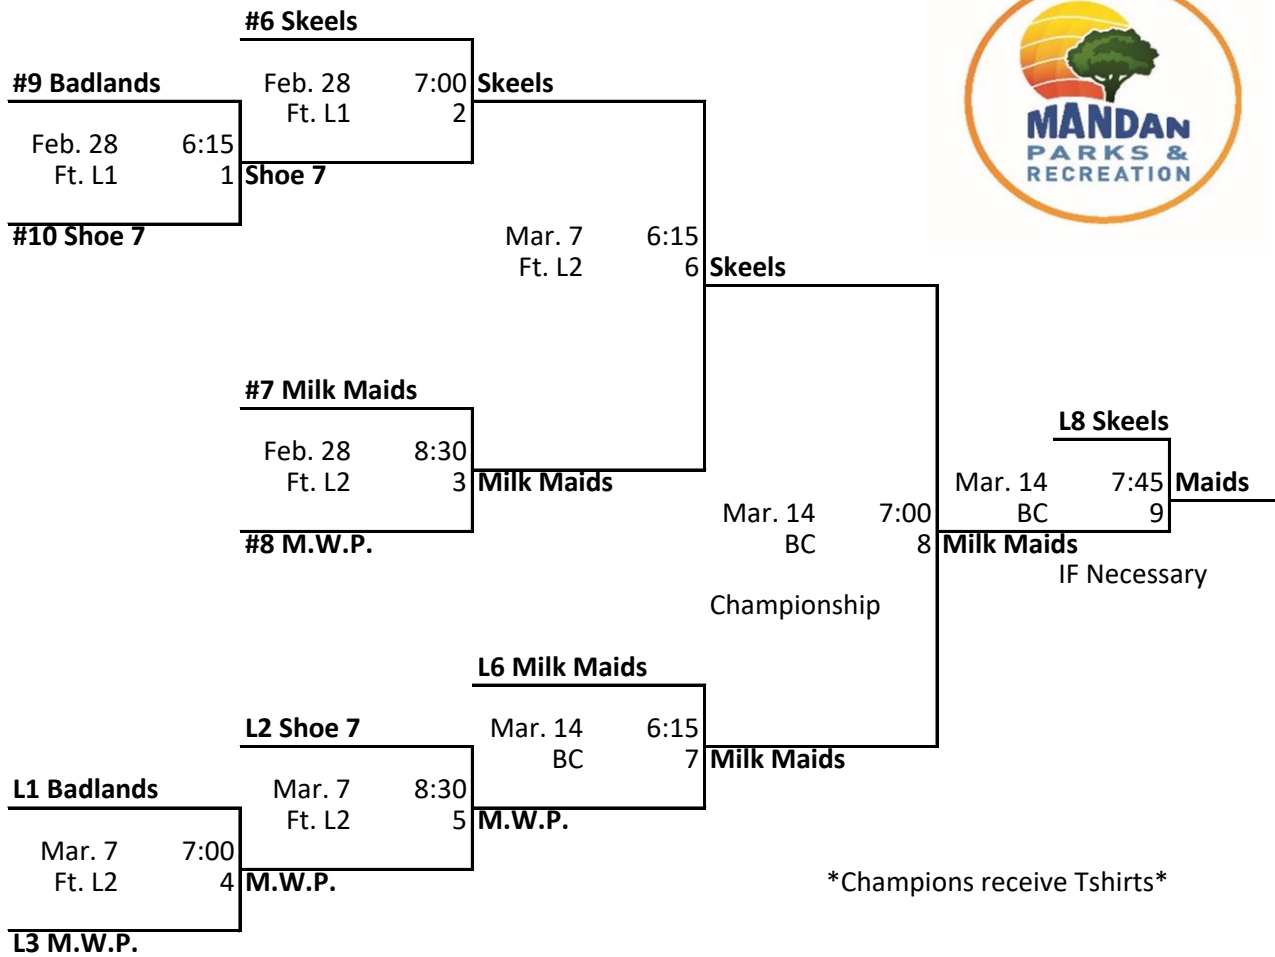

Mandan Parks & Recreation

Women's Classic LOWER Division - Best 2 out of 3, third game to 15 Double Elimination Tournament - Feb. 28, Mar. 7 & 14

Matches will be played at Fort Lincoln and Brave Center

*Teams be ready to play 15 minutes before your scheduled match.