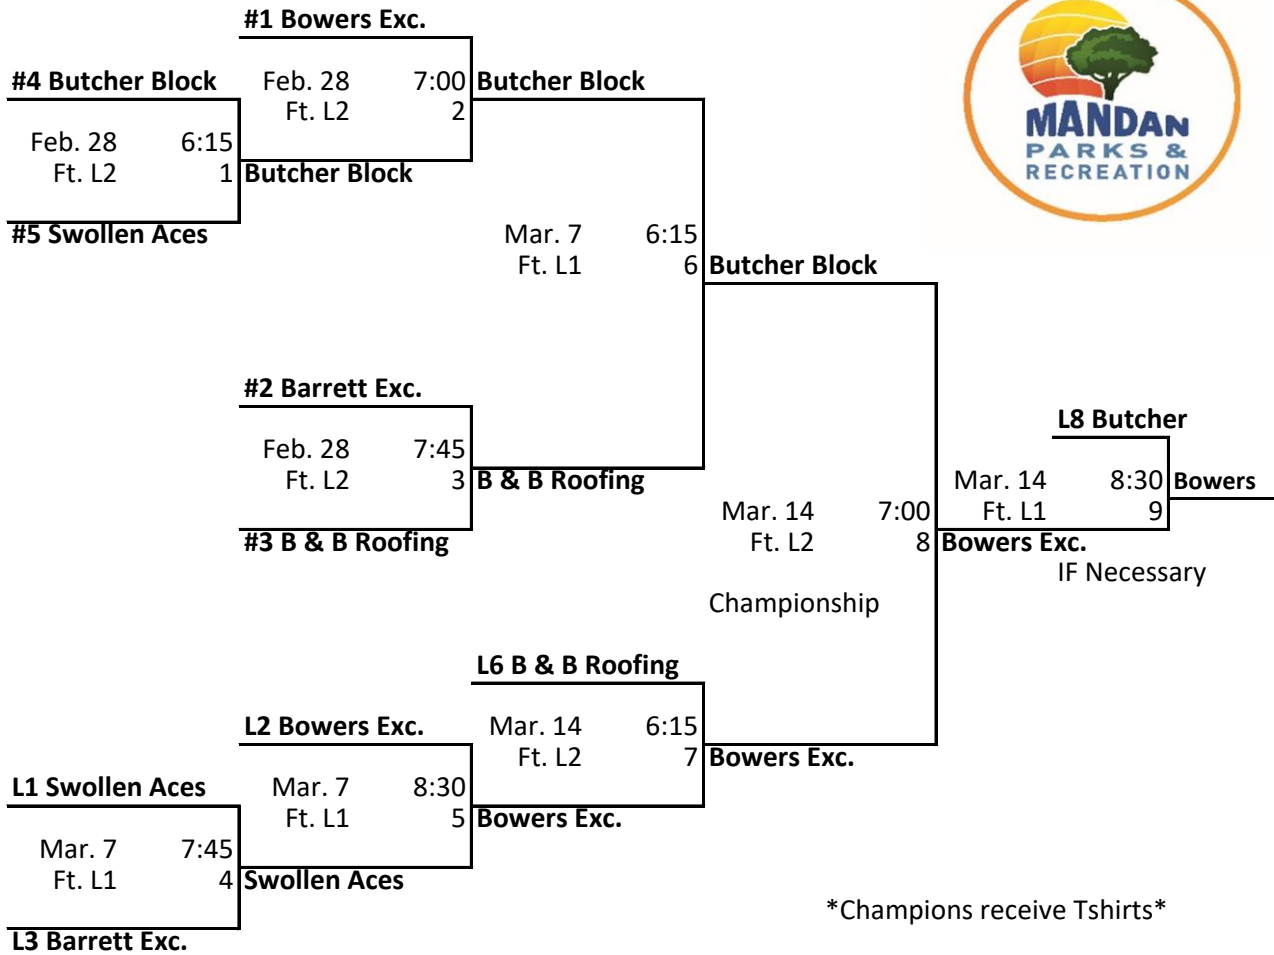

# Mandan Parks & Recreation

## Women's Classic UPPER Division - Best 2 out of 3, third game to 15 Double Elimination Tournament - Feb. 28, Mar. 7 & 14

Matches will be played at Fort Lincoln and Brave Center

\*Teams be ready to play 15 minutes before your scheduled match.