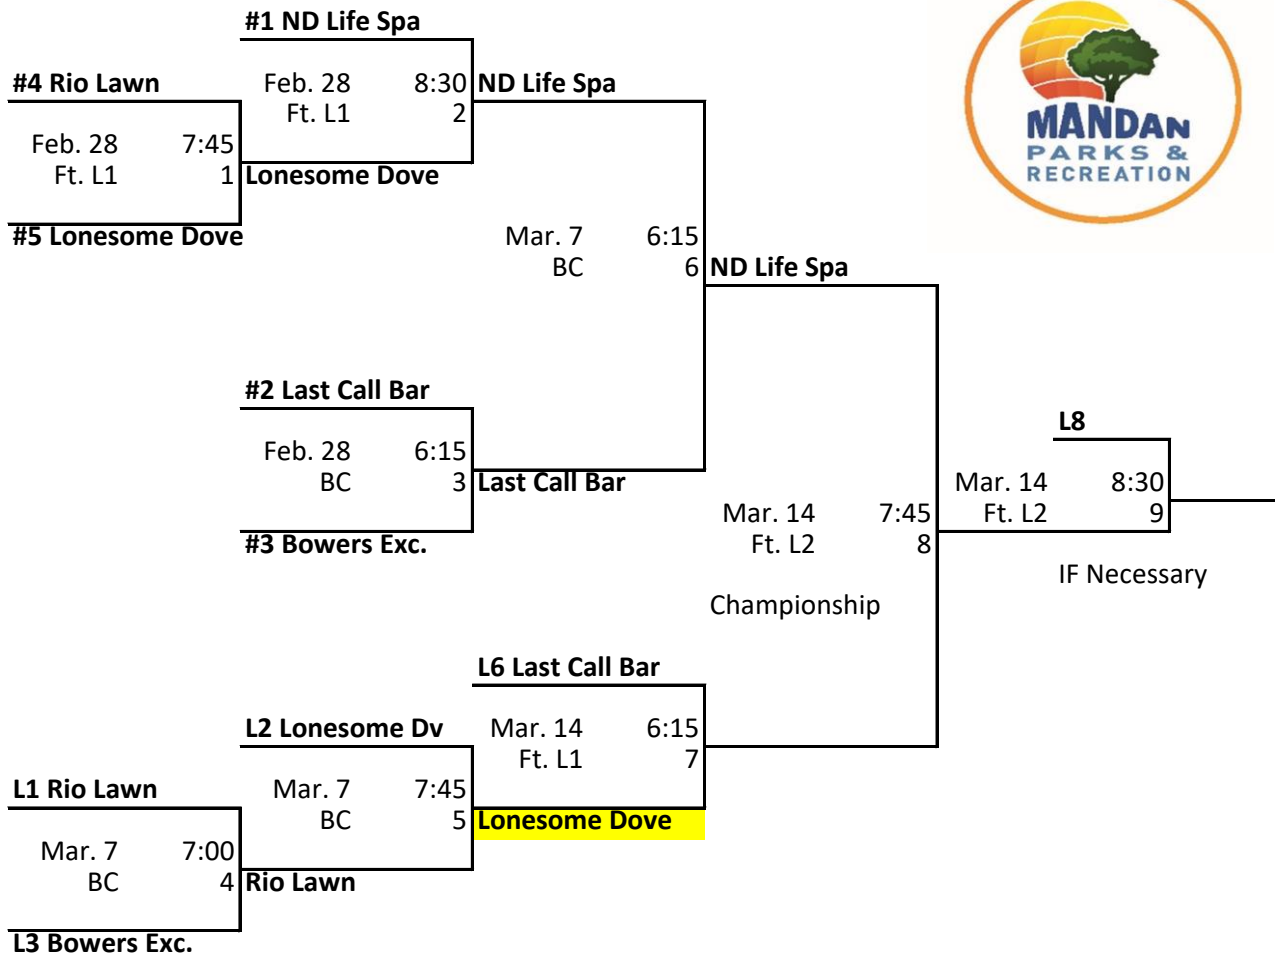

Mandan Parks & Recreation

Women's Pacific UPPER Division - Best 2 out of 3, third game to 15 Double Elimination Tournament - Feb. 28, Mar. 7 & 14

Matches will be played at Fort Lincoln and Brave Center

*Teams be ready to play 15 minutes before your scheduled match.

Champions receive Tshirts