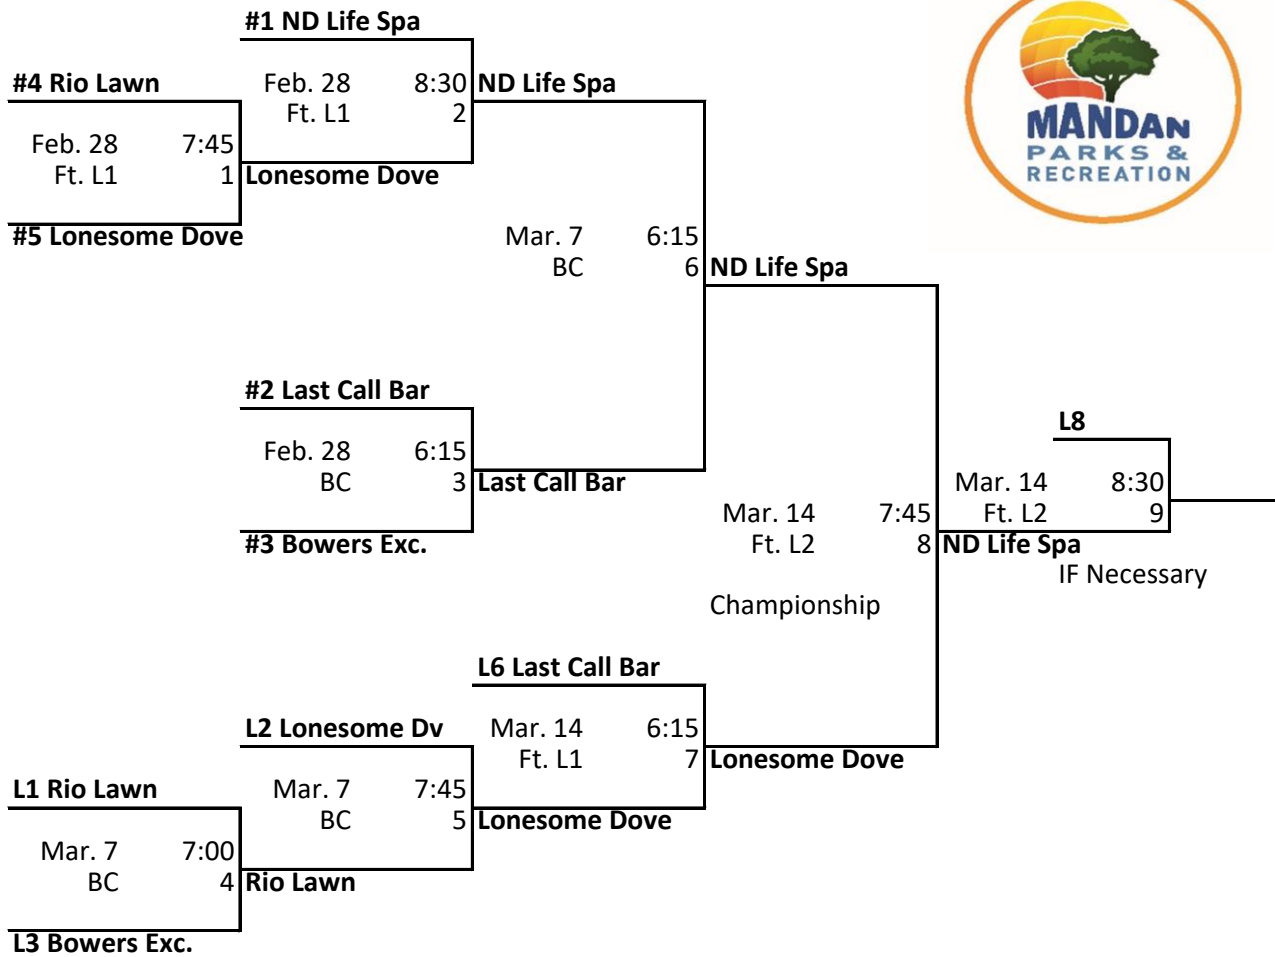

Mandan Parks & Recreation

Women's Pacific UPPER Division - Best 2 out of 3, third game to 15 Double Elimination Tournament - Feb. 28, Mar. 7 & 14

Matches will be played at Fort Lincoln and Brave Center

*Teams be ready to play 15 minutes before your scheduled match.

Champions receive Tshirts